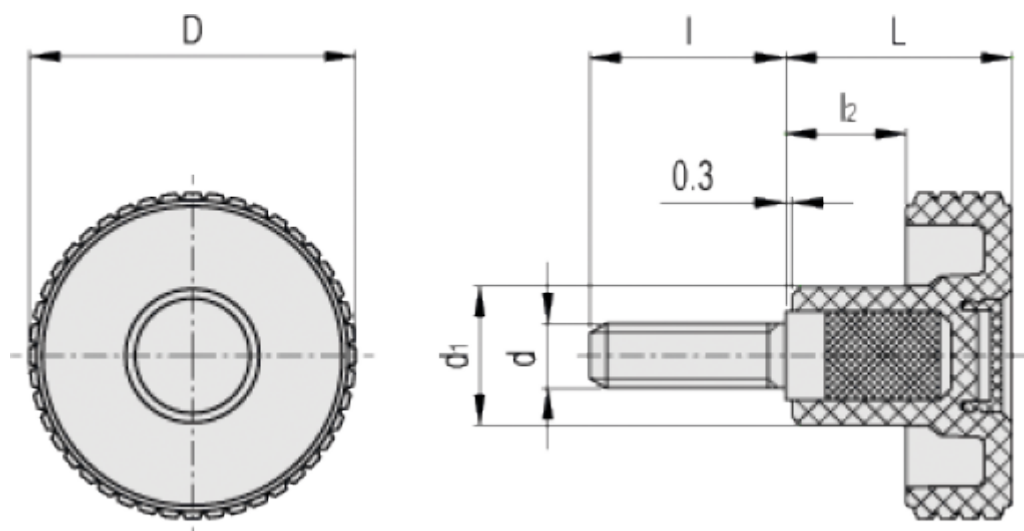

Article number: 23020345563

Description: E+G Knurled knob MBT.60 p-M12x30-C3, Grey

Measures

D	=	61
d1	=	23
d6g	=	M12
L	=	39
l	=	30
l2	=	18.5